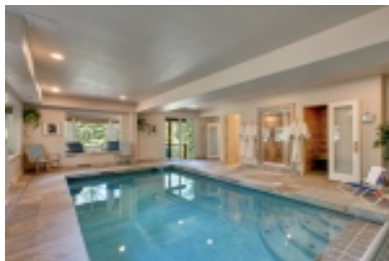

South Lake Tahoe Splendid View Lodge with Indoor H 1621 Thunderbird Drive South Lake Tahoe, CA. 96150 US.

Property Details

Description

For this home, a more pristine and serene setting is hard to imagine. Perhaps it is the understanding that life can indeed be satisfying at a slower pace. Perhaps it's because people seem to take more time with one another. Perhaps it is a home where...

Specification

5 Bedrooms

4 Full Bathrooms

Living: 4200 Square Feet

Link

<http://getyourview.com/tour/mls/1209>

South Lake Tahoe Splendid View Lodge with Indoor H 1621 Thunderbird Drive South Lake Tahoe, CA. 96150 US.

(continued)

re you can get together. Because here at Splendid View Lodge, the amenities provides memorable settings for our renters. Nestled in Country Club Estates, the home features luxurious entertaining and family living space with 5 bedrooms, 4 baths, (8 rooms with beds) separate great/living room, separate family room, entertainment/game room, spa room with indoor heated swimming pool,sauna, steam room and more.

Amenities

- Indoor heated swimming pool - Dry sauna - steam room with shower -Hot tub just a few steps from the pool -four fireplaces - Outdoor grill -Air-conditioner in summer - security system -wife internet...