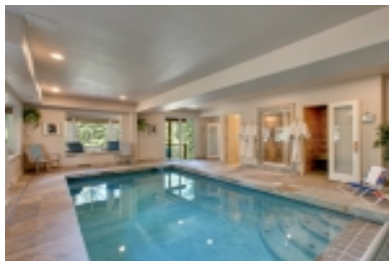

South Lake Tahoe Splendid View Lodge with Indoor H 1621 Thunderbird Drive South Lake Tahoe, CA. 96150 US.

Property Details

Description

For this home, a more pristine and serene setting is hard to imagine. Perhaps it is the understanding that life can indeed be satisfying at a slower pace. Perhaps it's because people seem to take more time with one another. Perhaps it is a home where...

Specification

5 Bedrooms
4 Full Bathrooms
Living: 4200 Square Feet

Link

<http://getyourview.com/tour/mls/1209>

South Lake Tahoe Splendid View Lodge with Indoor H 1621 Thunderbird Drive South Lake Tahoe, CA. 96150 US.

(continued)

re you can get together. Because here at Splendid View Lodge, the amenities provides memorable settings for our renters. Nestled in Country Club Estates, the home features luxurious entertaining and family living space with 5 bedrooms, 4 baths, (8 rooms with beds) separate great/living room, separate family room, entertainment/game room, spa room with indoor heated swimming pool,sauna, steam room and more.

Amenities

- Indoor heated swimming pool - Dry sauna - steam room with shower -Hot tub just a few steps from the pool -four fireplaces - Outdoor grill -Air-conditioner in summer - security system -wife internet...